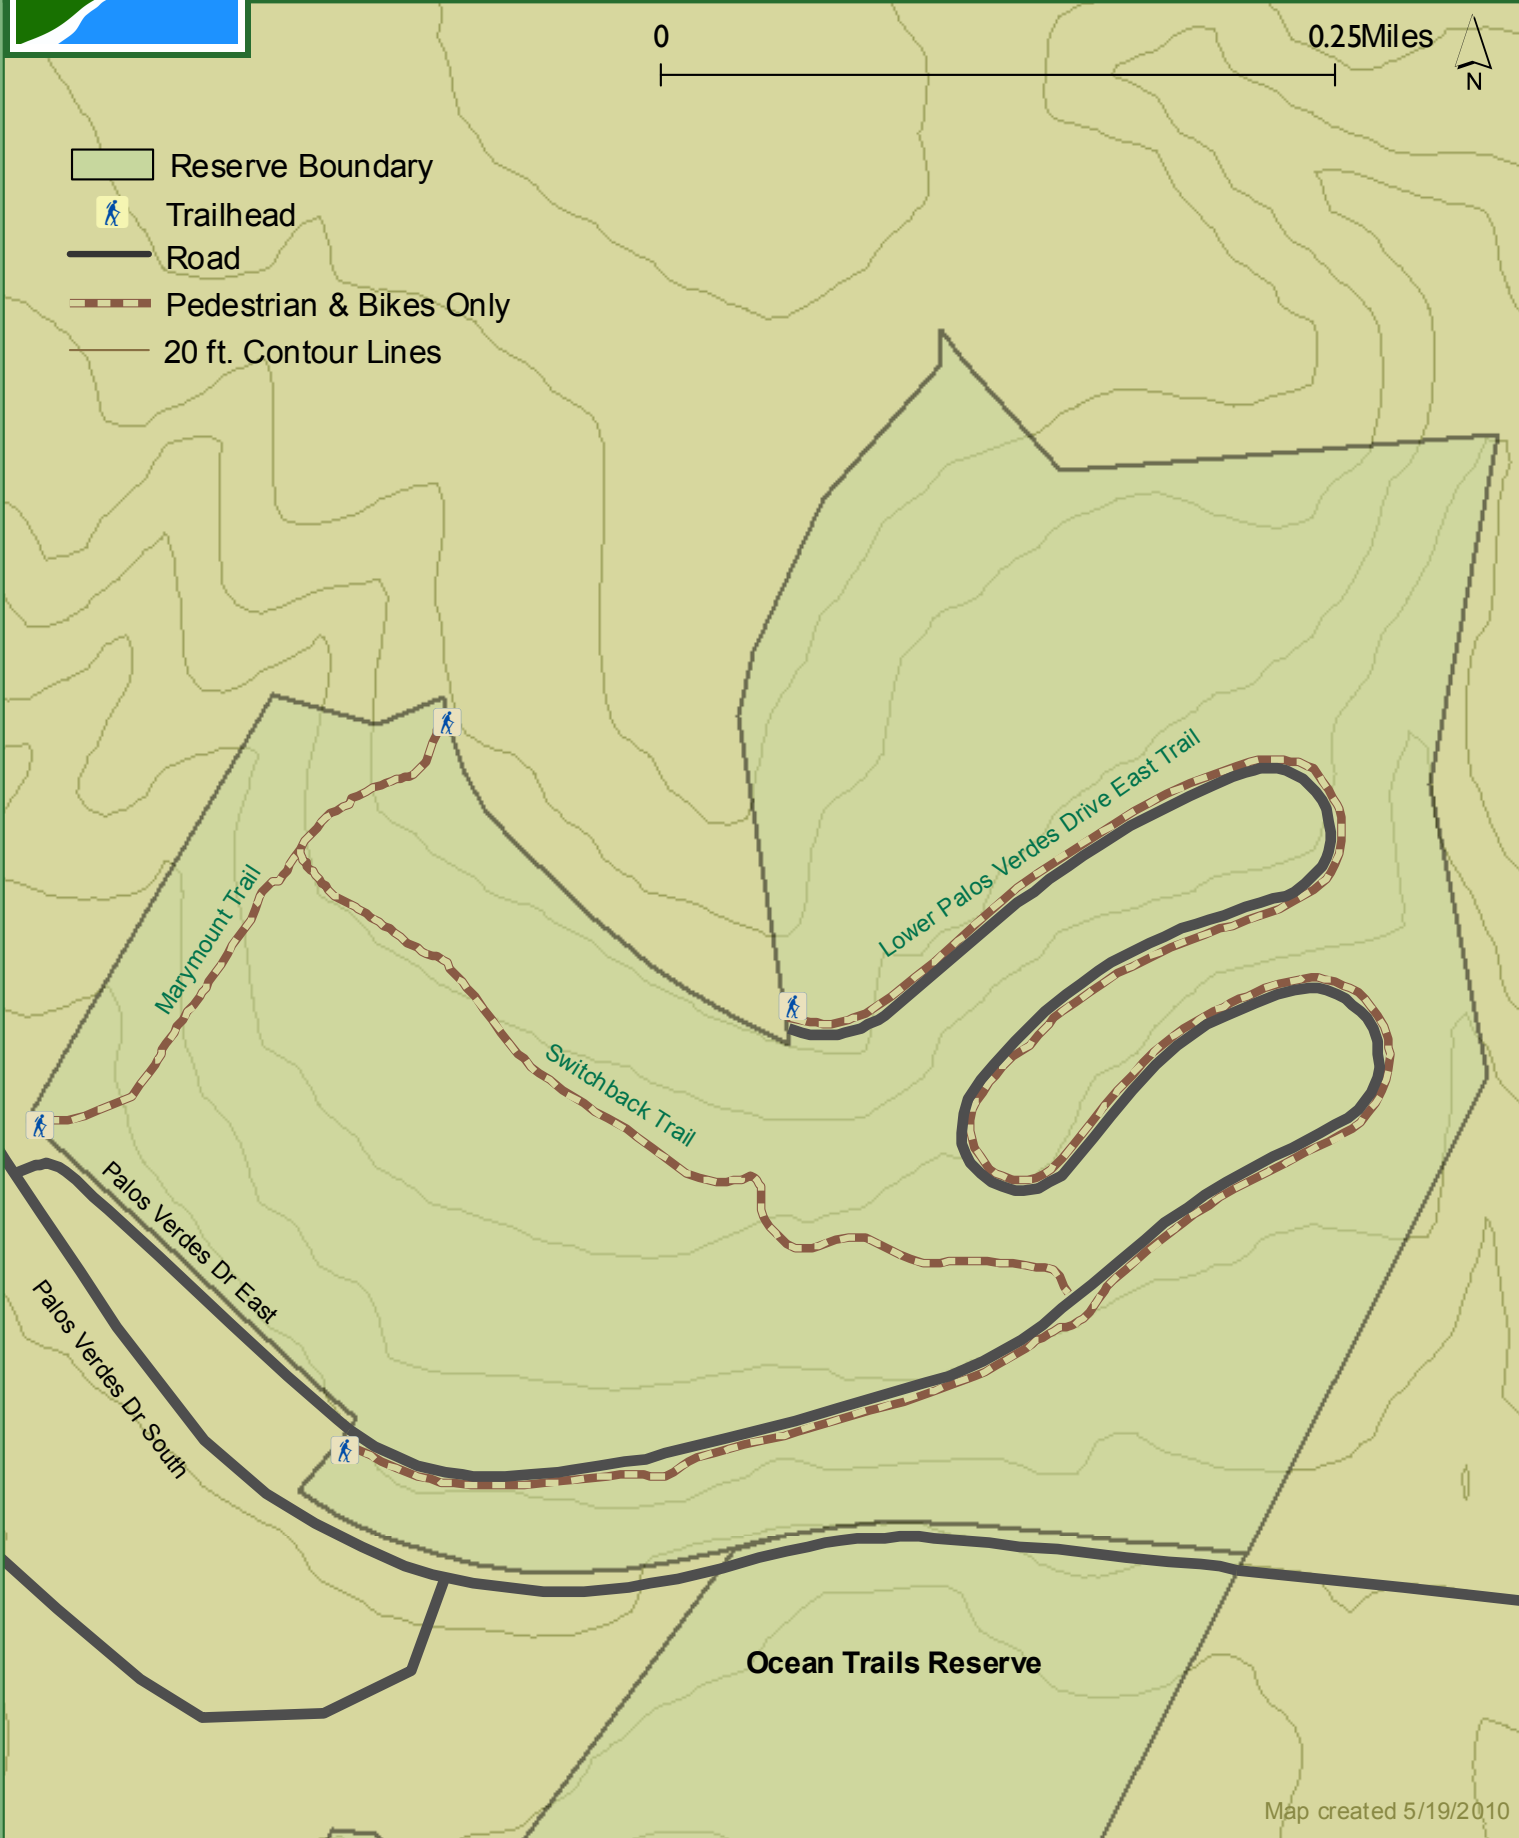

San Ramon Reserve Palos Verdes Nature Preserve

0

0.25 Miles

-  Reserve Boundary
-  Trailhead
-  Road
-  Pedestrian & Bikes Only
-  20 ft. Contour Lines

Ocean Trails Reserve